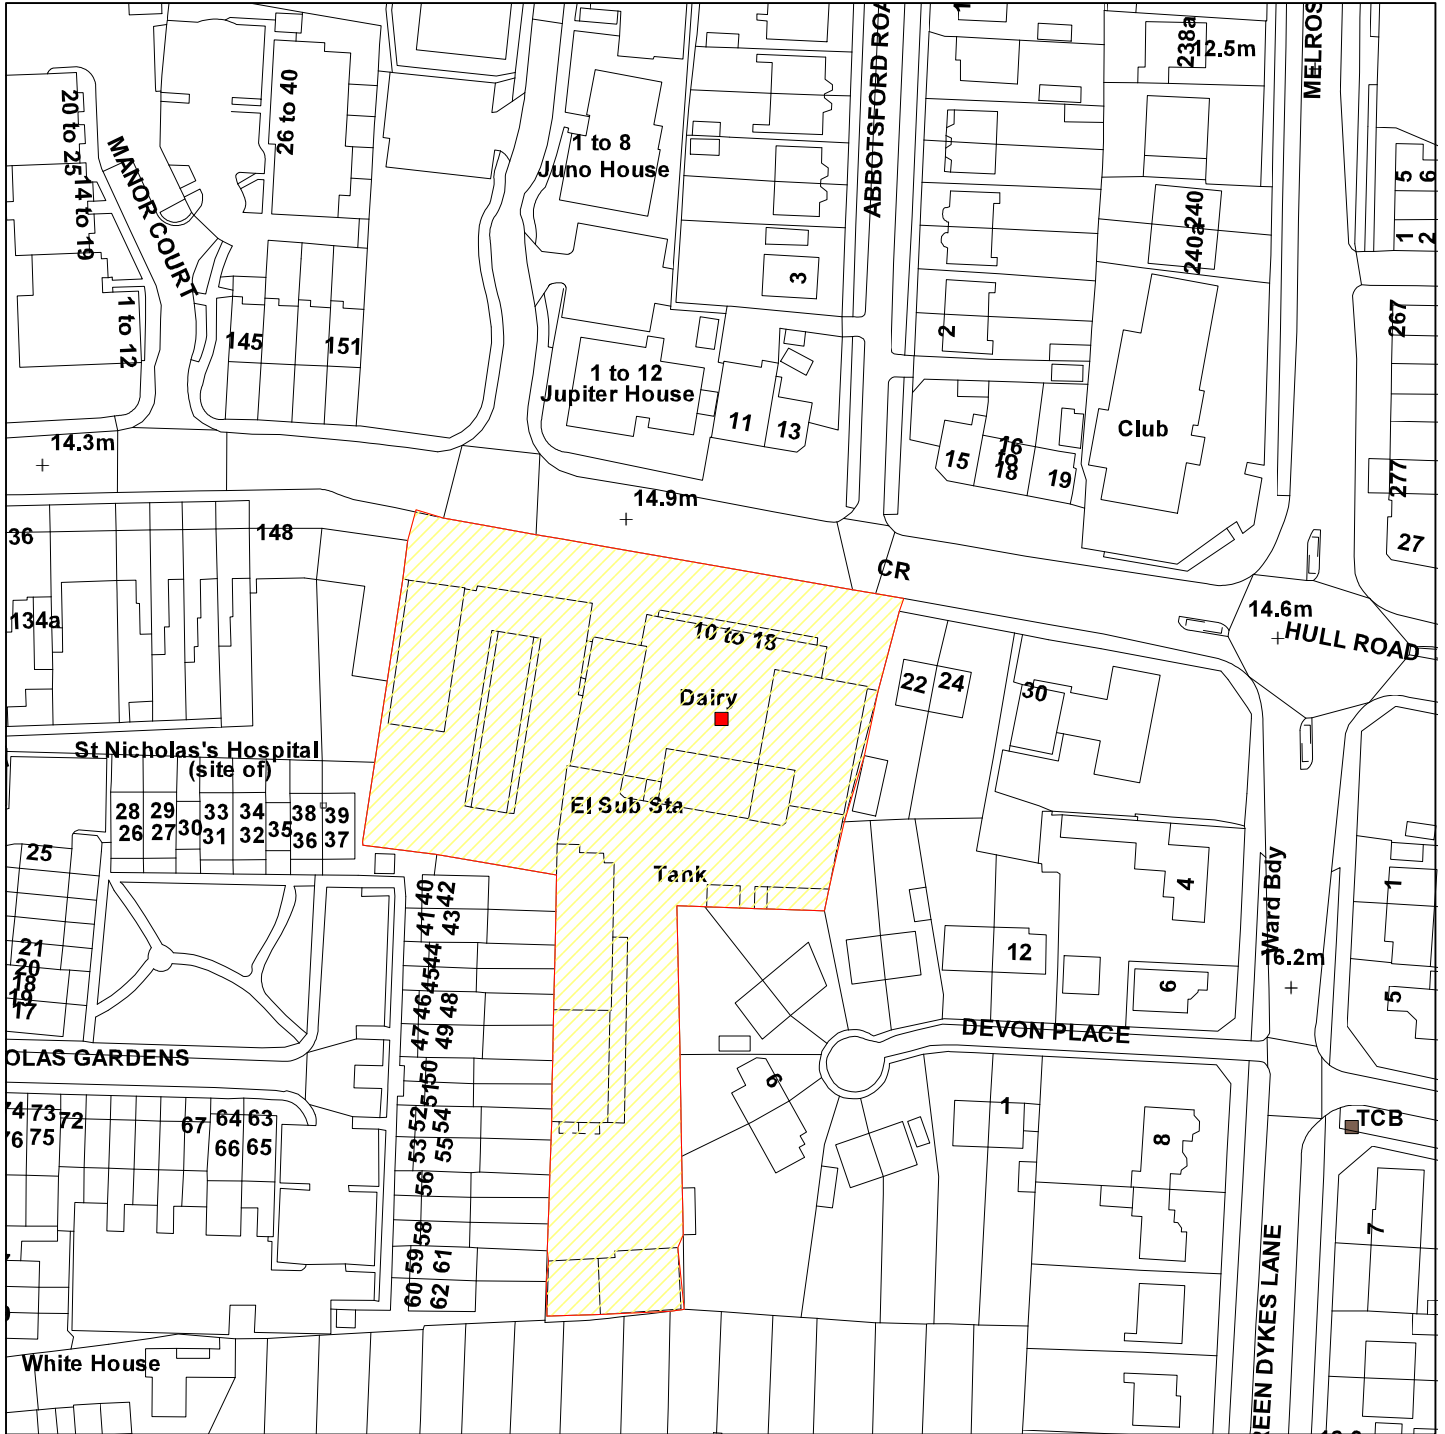

11/01496/REMM

6 - 18 Hull Road

GIS by ESRI (UK)

Scale : 1:1250

Reproduced from the Ordnance Survey map with the permission of the Controller of Her Majesty's Stationery Office © Crown Copyright 2000.

Unauthorised reproduction infringes Crown Copyright and may lead to prosecution or civil proceedings.